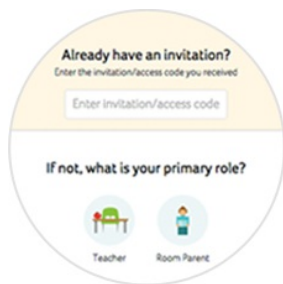

Please join Reach on Bloomz!

Bloomz is a new app that works both on your smartphone as well as on your computer. You will receive quick updates and photos of class activities, be able to access our class calendar, and more. All in a private and secure environment.

New Bloomz Parent

1. Download the "Bloomz" app from the AppStore/PlayStore and click "Create Account". If browser, go to bloomz.com and click on "Join Bloomz"
2. In the text box, enter **KMAVPW**
3. Create your account