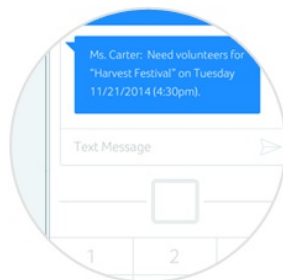

... or join using text messaging instead

Text **@KMAVPW** to 1-858-BLOOMZ1 (1-858-256-6691) to receive 1-way text messages from your teacher

Need help? Go to support.bloomz.com or email us at support@bloomz.com